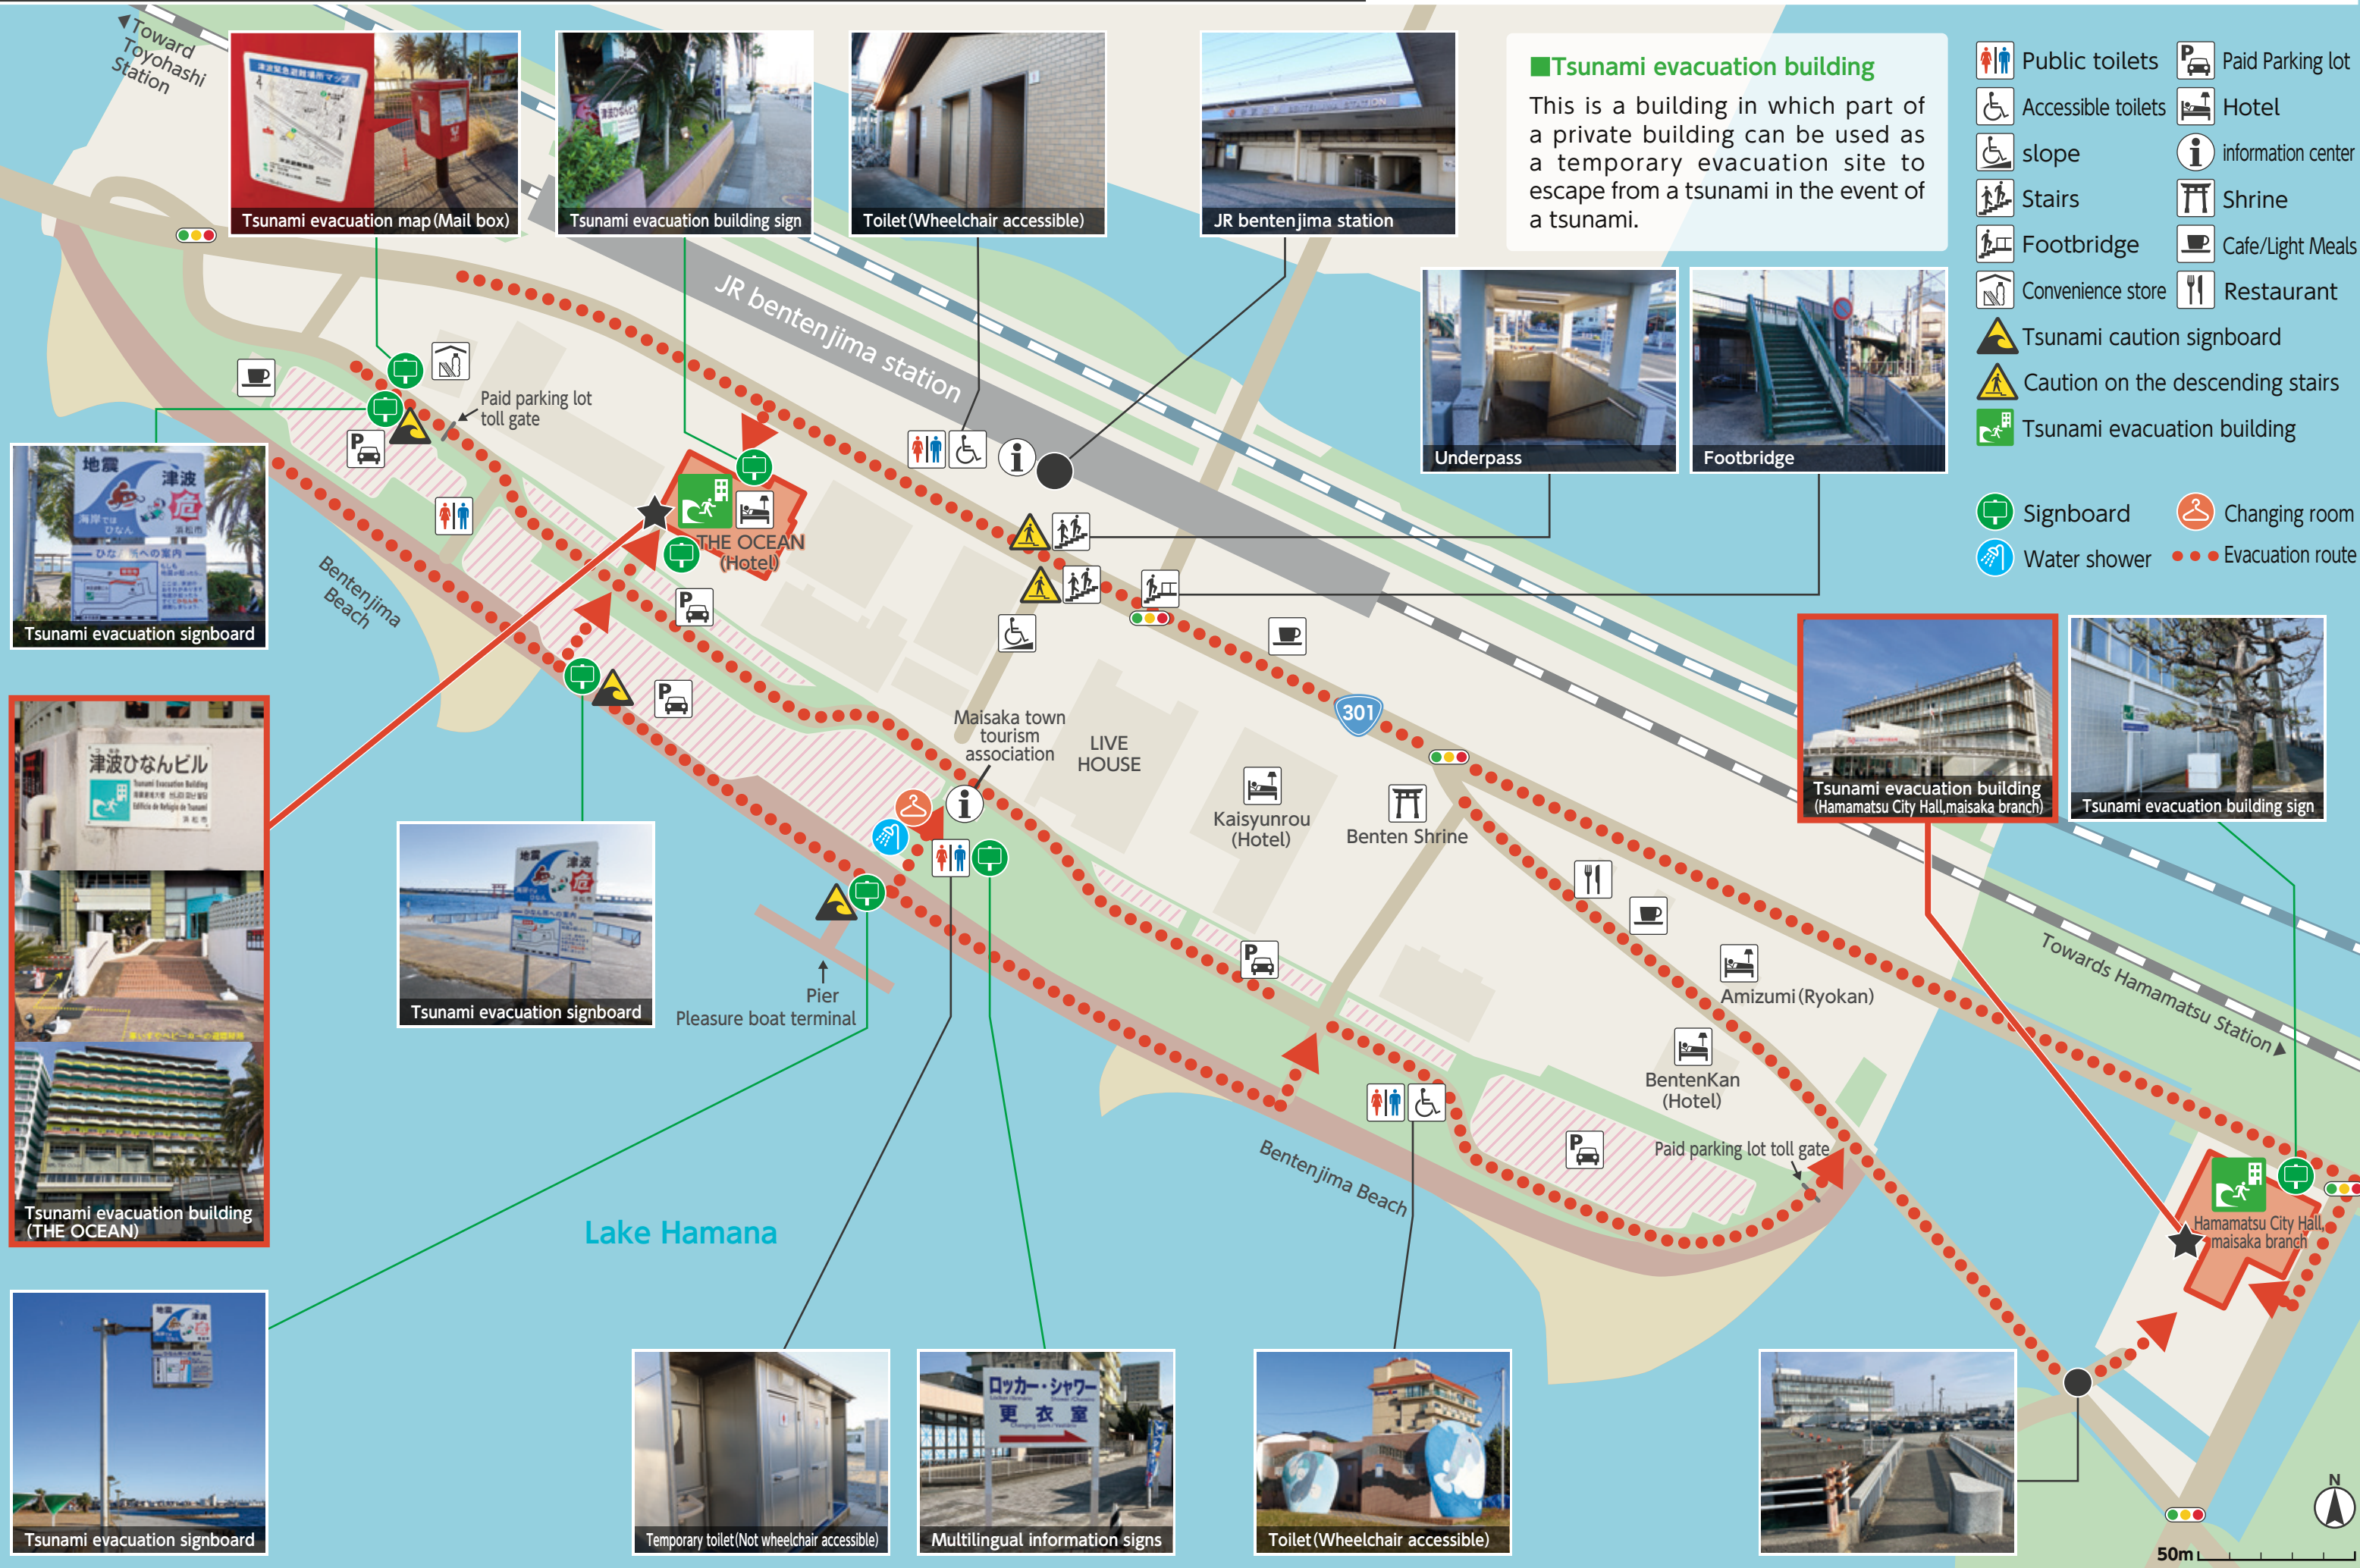

# Atound the Bentenjima-seaside park disaster prevention and evacuation Map

Hamamatsu City UD-gender equality proposed business2024  
 [Producer] Nonprofit organization chiikidukuri support net (TEL053-458-3480/info@shizuoka-t.net)

**Tsunami evacuation building**  
 This is a building in which part of a private building can be used as a temporary evacuation site to escape from a tsunami in the event of a tsunami.

- Public toilets
- Accessible toilets
- slope
- Stairs
- Footbridge
- Convenience store
- Tsunami caution signboard
- Caution on the descending stairs
- Tsunami evacuation building
- Signboard
- Water shower
- Paid Parking lot
- Hotel
- information center
- Shrine
- Cafe/Light Meals
- Restaurant
- Changing room
- Evacuation route